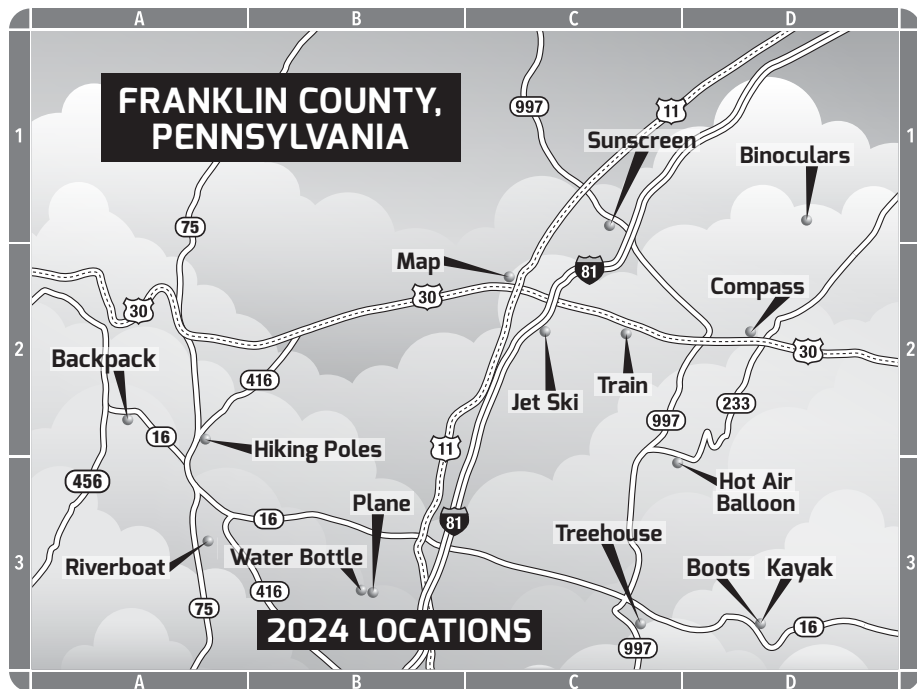

PORTAL LOCATIONS

PG.	PORTAL	PARK LOCATION	MAP
3	Backpack	Buchanan's Birthplace State Park	A2
4	Binoculars	Michaux State Forest - Rocky Knob Trail to Camps Trail	D1
5	Boots	Monterey Pass Battlefield Park	D3
6	Compass	Caledonia State Park - Ramble Trail	D2
7	Hiking Poles	Tuscarora Wildlife Education Project	A2
8	Hot Air Balloon	Mont Alto State Park	C3
9	Jet Ski	Chambersburg Memorial Park	C2
10	Kayak	Happel's Meadow Wetland Preserve	D3
11	Map	Reservoir Hill Park	C2
12	Plane	Antrim Township Community Park	B3
13	Riverboat	Montgomery Township Park - Eagle Trail	A3
14	Sunscreen	Greene Township Park	C1
15	Train	Norlo Park	C2
16	Treehouse	Renfrew Museum and Park	C3
17	Water Bottle	Martin's Mill Bridge Park	B3

Driving directions to parks can be found on pages 18 and 19.